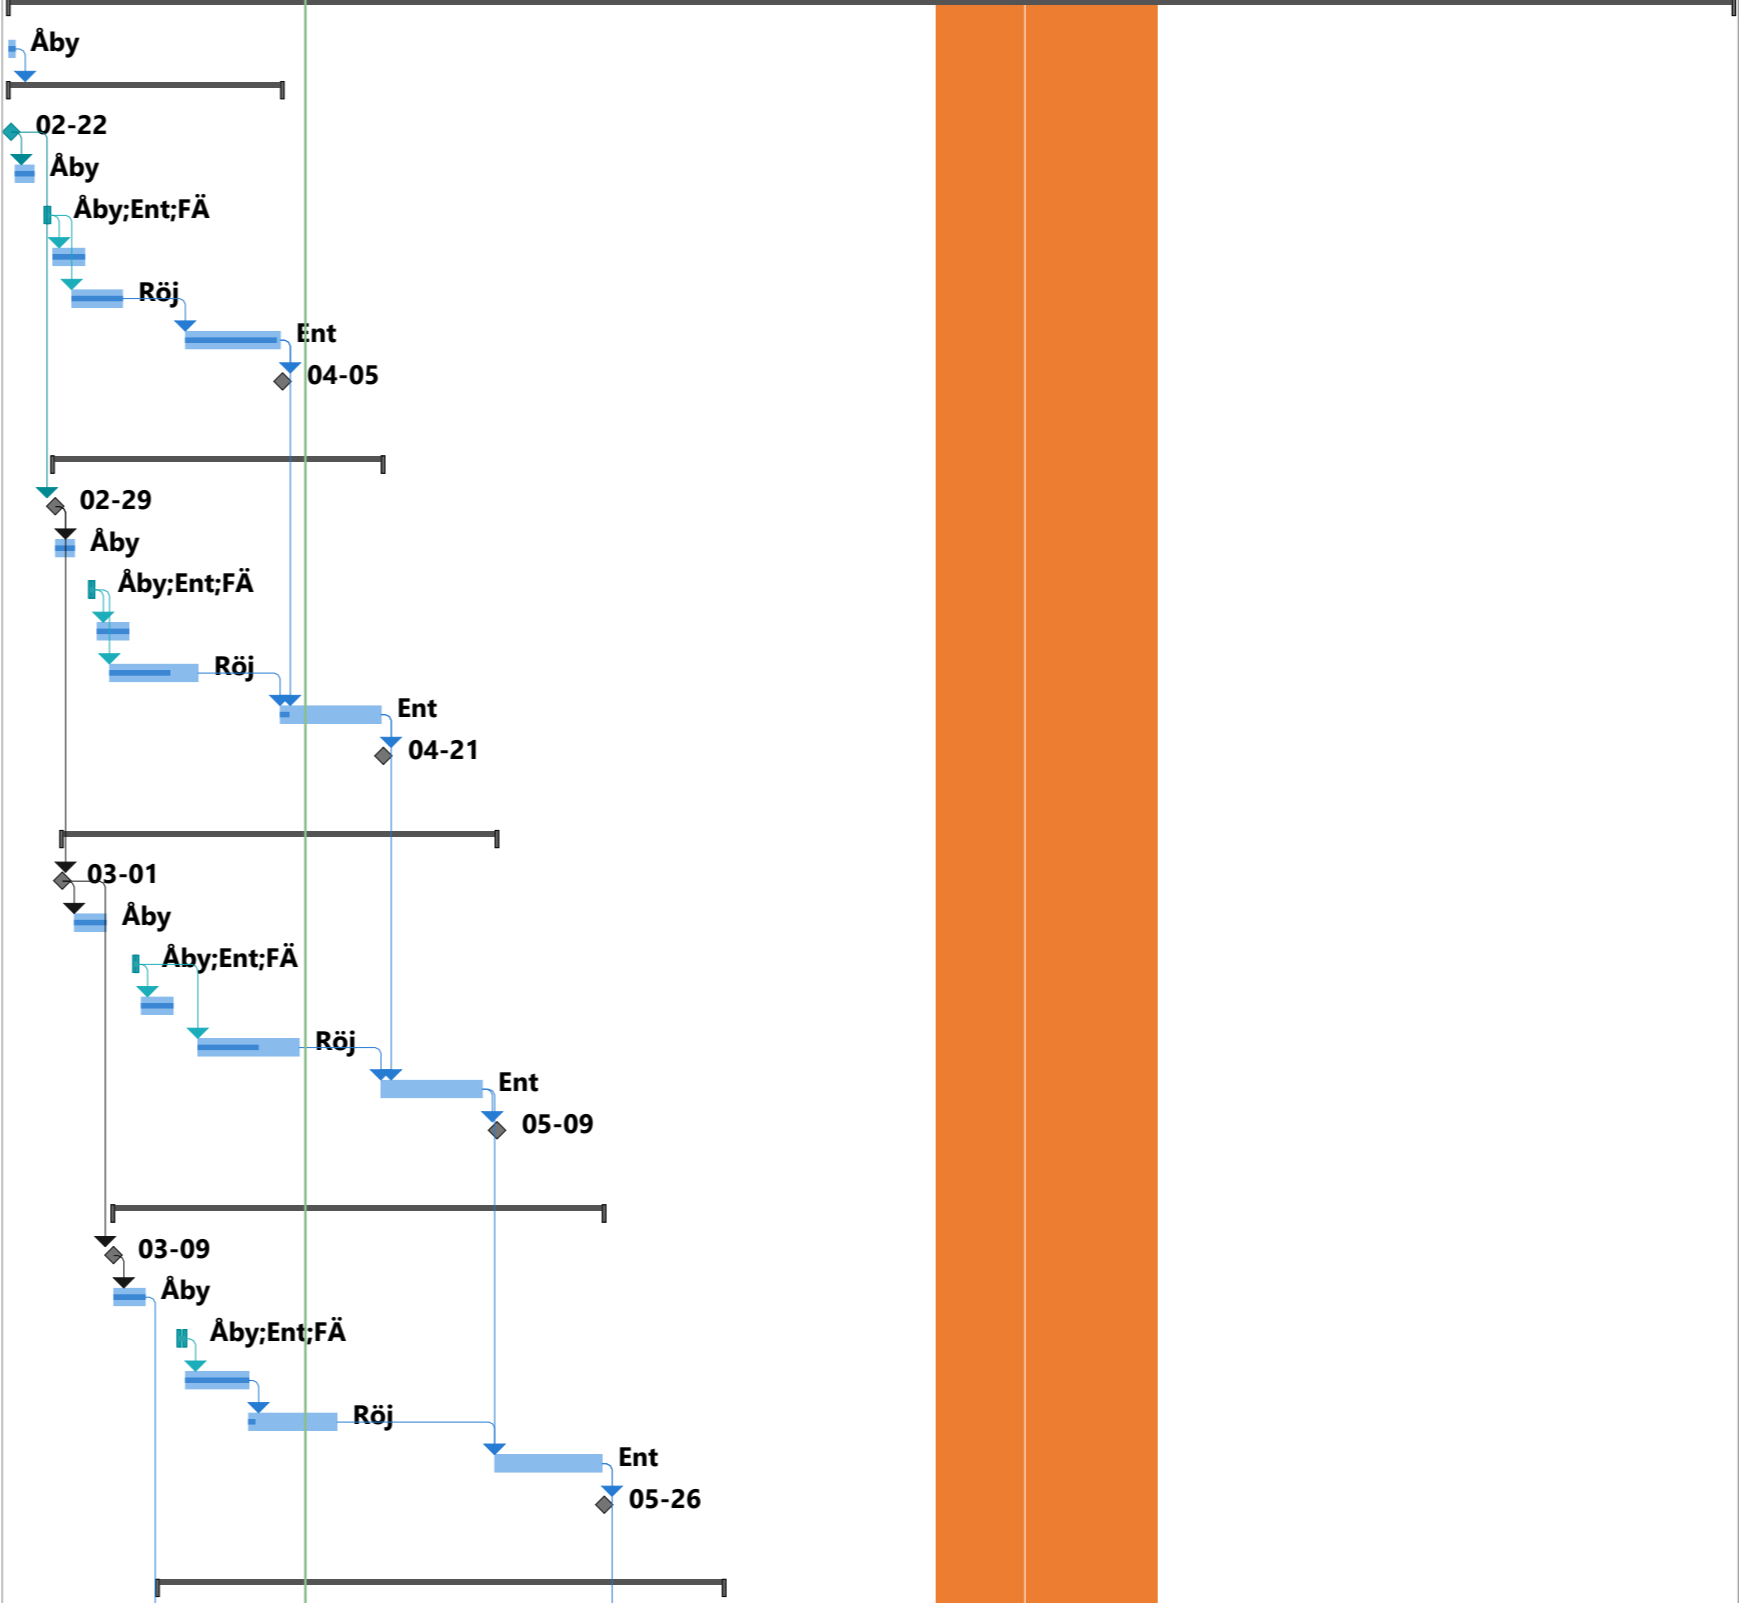

Project: F1.mpp Date: 2016-04-09	Task		Project Summary		Manual Task		Start-only		Deadline	
	Split		Inactive Task		Duration-only		Finish-only		Progress	
	Milestone		Inactive Milestone		Manual Summary Rollup		External Tasks		Manual Progress	
	Summary		Inactive Summary		Manual Summary		External Milestone			