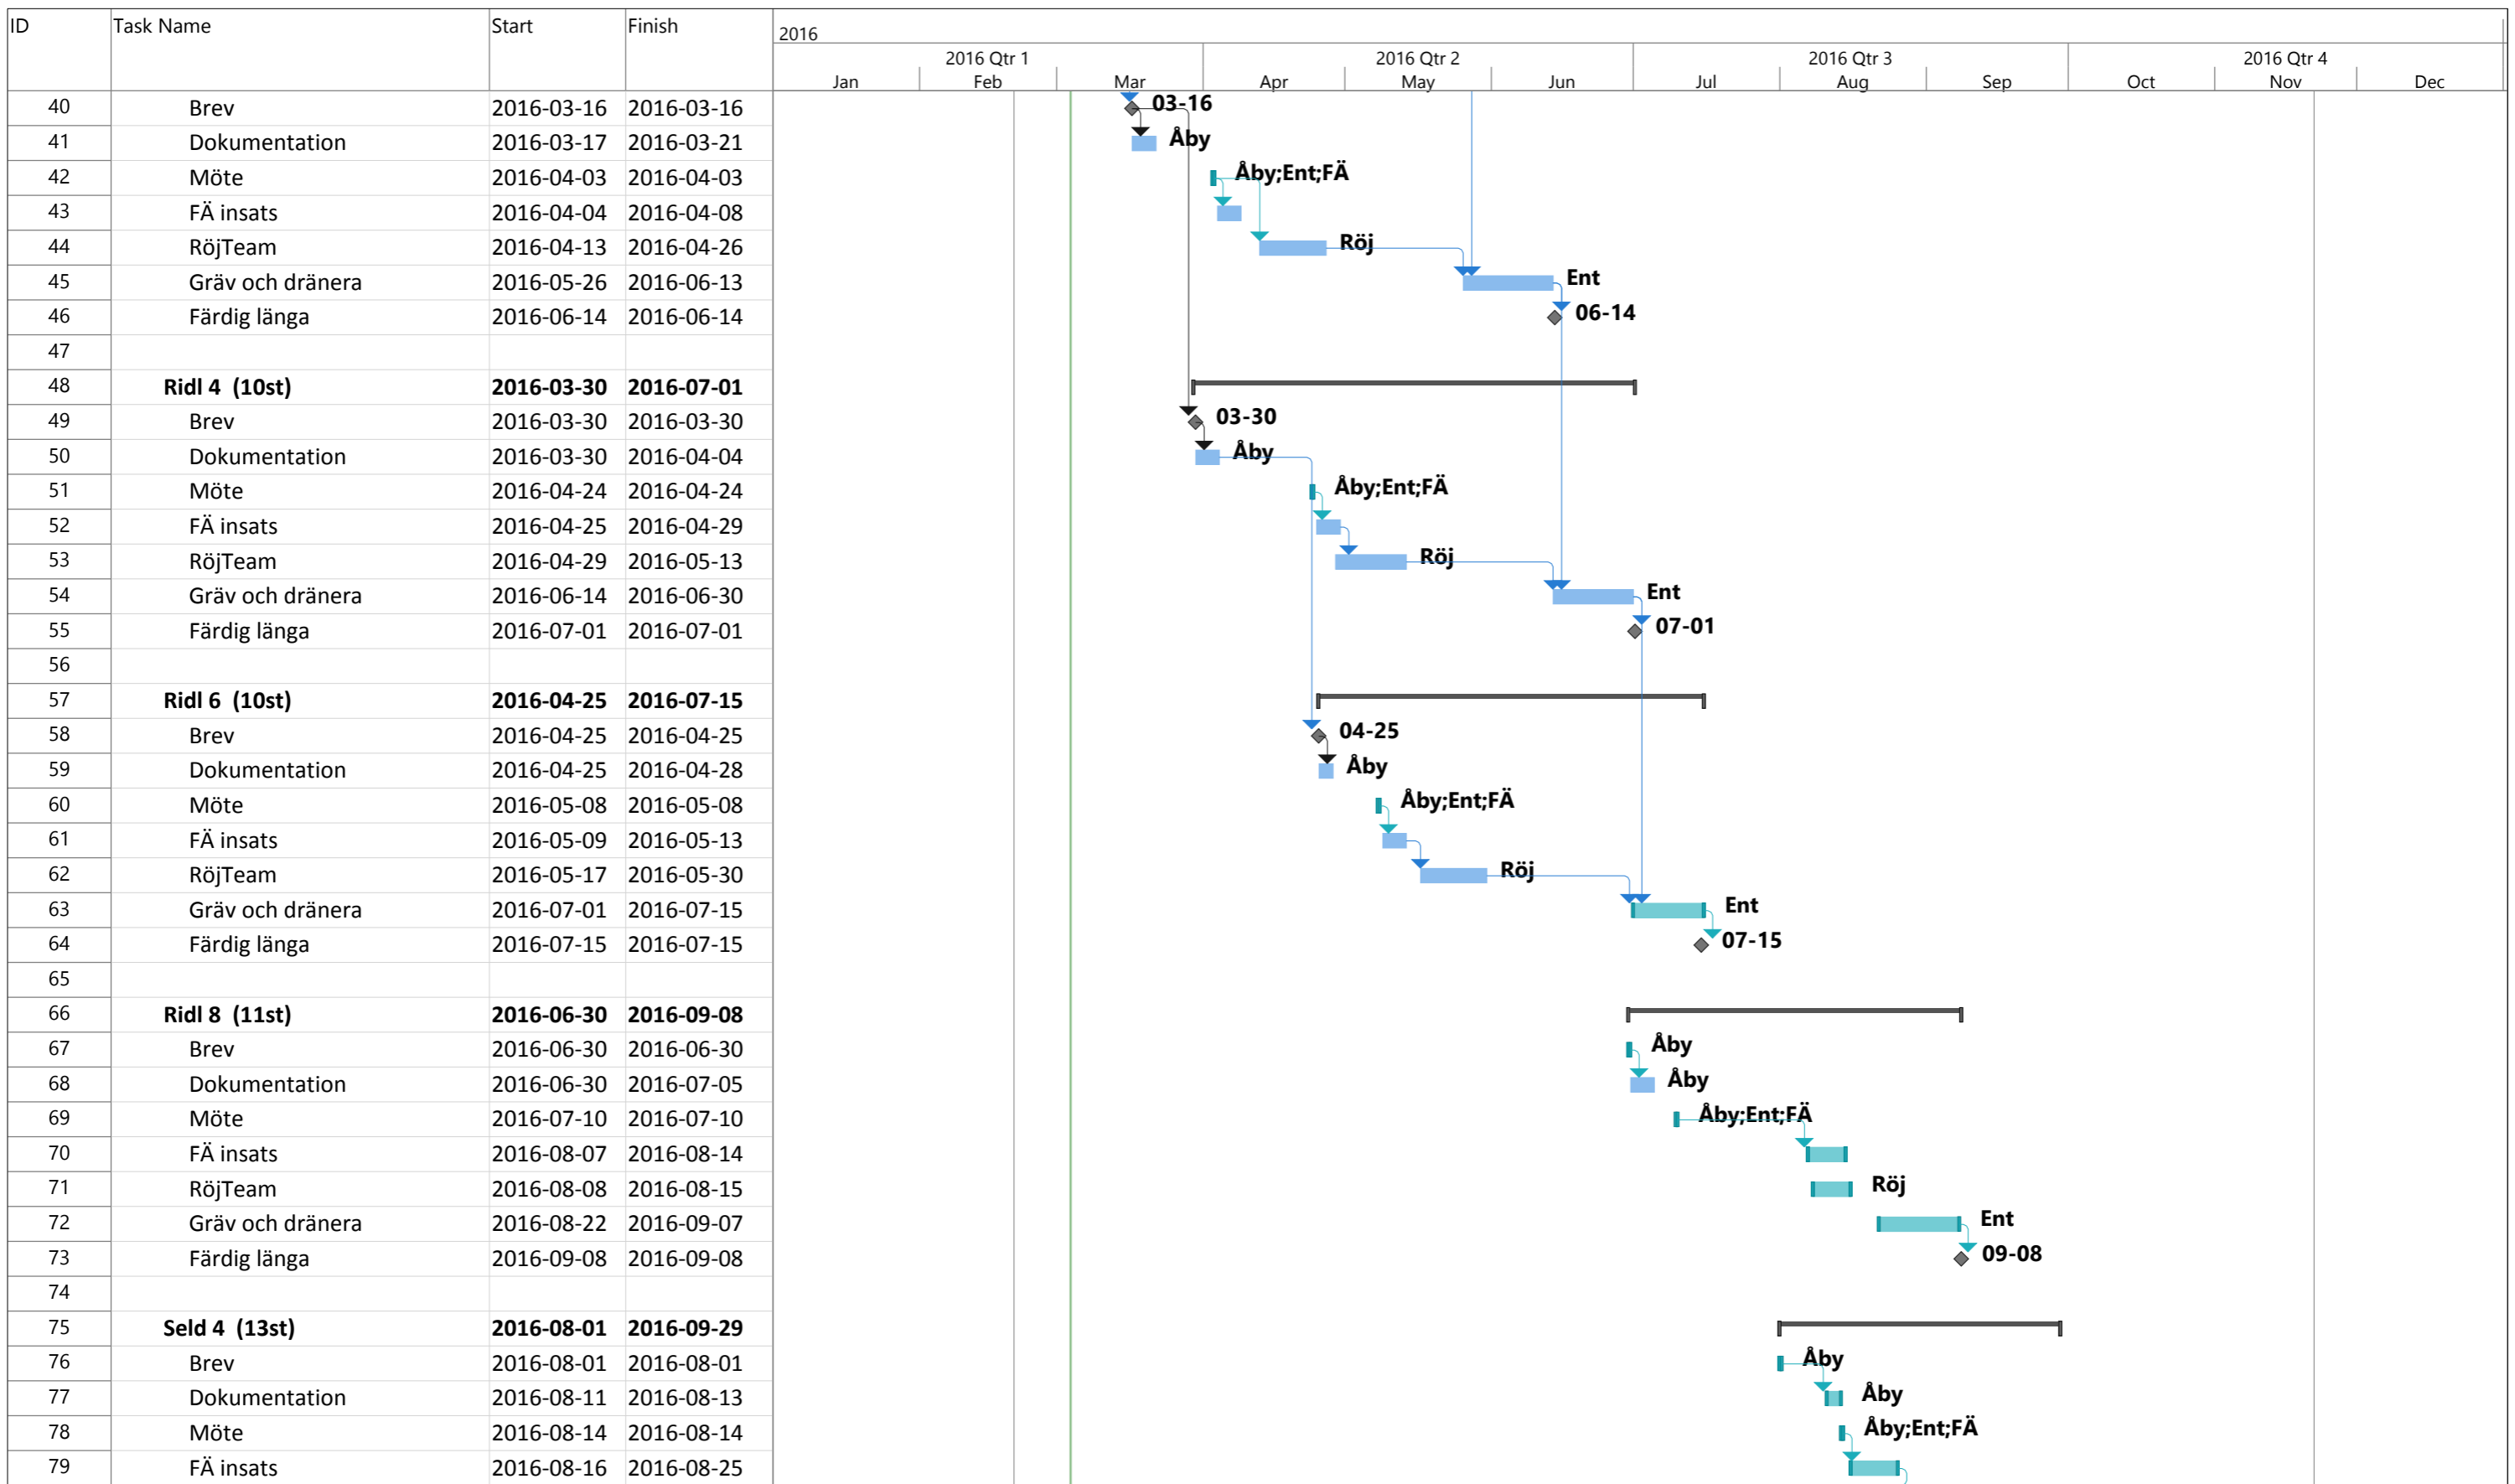

Project: F1 Date: 2016-03-04	Task		Project Summary		Manual Task		Start-only		Deadline	
	Split		Inactive Task		Duration-only		Finish-only		Progress	
	Milestone		Inactive Milestone		Manual Summary Rollup		External Tasks		Manual Progress	
	Summary		Inactive Summary		Manual Summary		External Milestone			